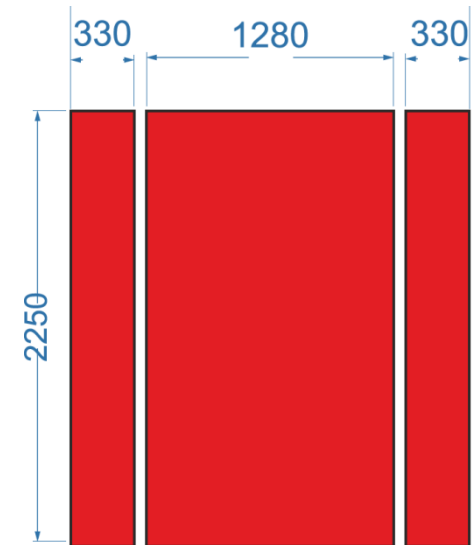

Tram

Dynamic advertising

Decoration of the vehicle

Actv Tram in Venice: routes **T1** Venezia (Piazzale Roma) – Favaro Veneto and **T2** Mestre Centro – Marghera

Decoration by means of adhesive films of the portions of the two sides of the tram marked with the letters A - B - C

Dimensions of usable spaces: 206x225cm for each space (A – B - C, on both the sides), also considering an application divided in three segments, of the following dimensions:

Actv Tram in Venice: routes T1 Venezia (Piazzale Roma) – Favaro Veneto and T2 Mestre Centro - Marghera