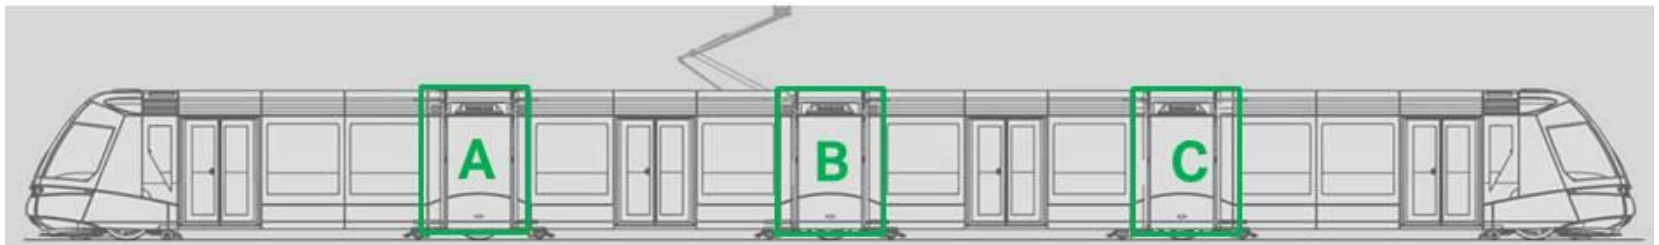

Tram

Dynamic advertising

Decoration of the vehicle

Actv Tram in Venice: routes **T1** Venezia (Piazzale Roma) – Favaro Veneto and **T2** Mestre Centro – Marghera

Decoration by means of adhesive films of the portions of the two sides of the tram marked with the letters A - B - C

Dimensions of usable spaces: 206x225cm for each space (A – B - C, on both the sides), also considering an application divided in three segments, of the following dimensions:

Actv Tram in Venice: routes T1 Venezia (Piazzale Roma) – Favaro Veneto and T2 Mestre Centro - Marghera